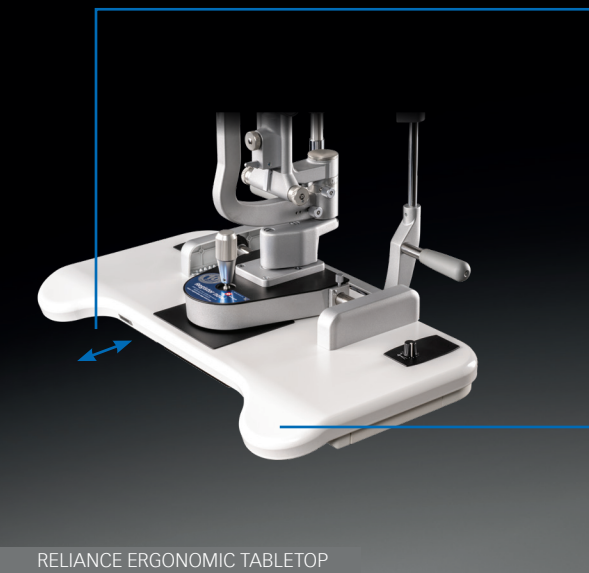

RELIANCE ERGONOMIC TABLETOP

Designed with your comfort in mind

Look closer. See further.

 HAAG-STREIT
RELIANCE

IMPROVED COMFORT

Ergonomic Tabletop

Key features & benefits:

- The innovatively designed table cut-out allows the doctor to have improved comfort and position at the slit lamp.
- Uniquely designed 20° armrests for enhanced comfort during and after a patient exam.
- Efficient cable management designed to keep cables and wires neatly organized and out of sight.
- Can be retrofitted to an existing 7900 or 7800 Reliance Instrument Stand to optimize the doctor's ergonomic positioning for improved comfort.

RELIANCE ERGONOMIC TABLETOP

Cut-out is approximately 2-3/4" deep. Front cut-out allows doctors to get closer to slit lamp for improved posture.

20° bend with smooth transition for ergonomic arm placement.

Models	Dimensions (inches)	Weight (lb)
BQ/BP Rheostat	15.44 deep x 24 wide	17.90
BM/BI Rheostat	13.44 deep x 24 wide	17.20
BQ/BP Imaging	15.44 deep x 24 wide	18.15
BI Imaging	13.44 deep x 24 wide	17.45

Surface finish color, all models: White
Ergonomic Tabletop pairs with Haag-Streit LED Slit Lamps only.

HAAG-STREIT USA, Inc.

3535 Kings Mills Road

Mason, OH 45040

USA

Phone +15133367255

www.haag-streit-usa.com